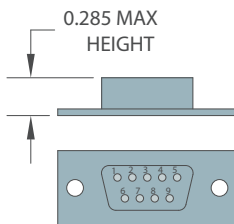

CONNECTOR PIN CONFIGURATION DIAGRAMS

M23 STYLE CONNECTORS

BAYONET STYLE CONNECTORS

MS STYLE CONNECTORS

M12 STYLE CONNECTORS

9-PIN D-SUB

8-PIN MOLEX HEADER

CABLE GLAND