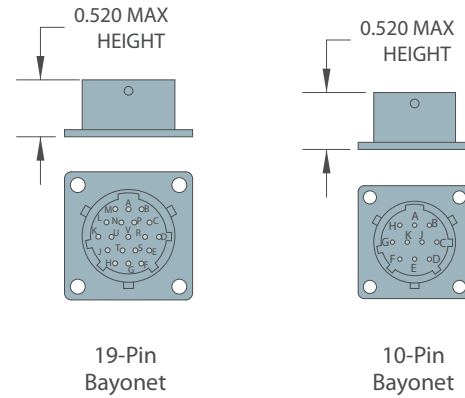

CONNECTOR PIN CONFIGURATION DIAGRAMS

M23 STYLE CONNECTORS

BAYONET STYLE CONNECTORS

MS STYLE CONNECTORS

M12 STYLE CONNECTORS

9-PIN D-SUB

8-PIN MOLEX HEADER

CABLE GLAND