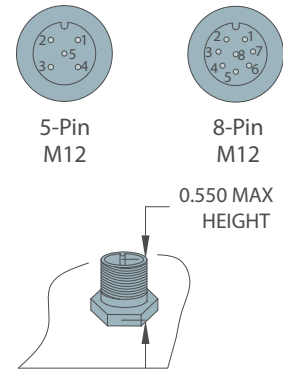

CONNECTOR PIN CONFIGURATION DIAGRAMS

M23 STYLE CONNECTORS

BAYONET STYLE CONNECTORS

MS STYLE CONNECTORS

M12 STYLE CONNECTORS

9-PIN D-SUB

8-PIN MOLEX HEADER

CABLE GLAND