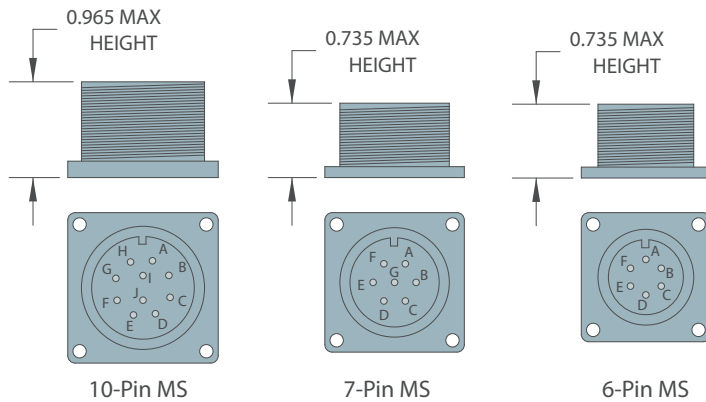

CONNECTOR PIN CONFIGURATION DIAGRAMS

M23 STYLE CONNECTORS

BAYONET STYLE CONNECTORS

MS STYLE CONNECTORS

M12 STYLE CONNECTORS

9-PIN D-SUB

8-PIN MOLEX HEADER

CABLE GLAND