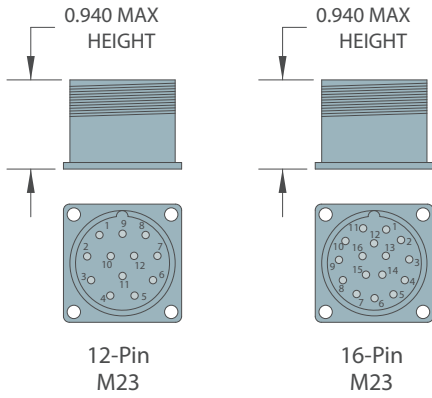

CONNECTOR PIN CONFIGURATION DIAGRAMS

M23 STYLE CONNECTORS

BAYONET STYLE CONNECTORS

MS STYLE CONNECTORS

M12 STYLE CONNECTORS

9-PIN D-SUB

8-PIN MOLEX HEADER

CABLE GLAND